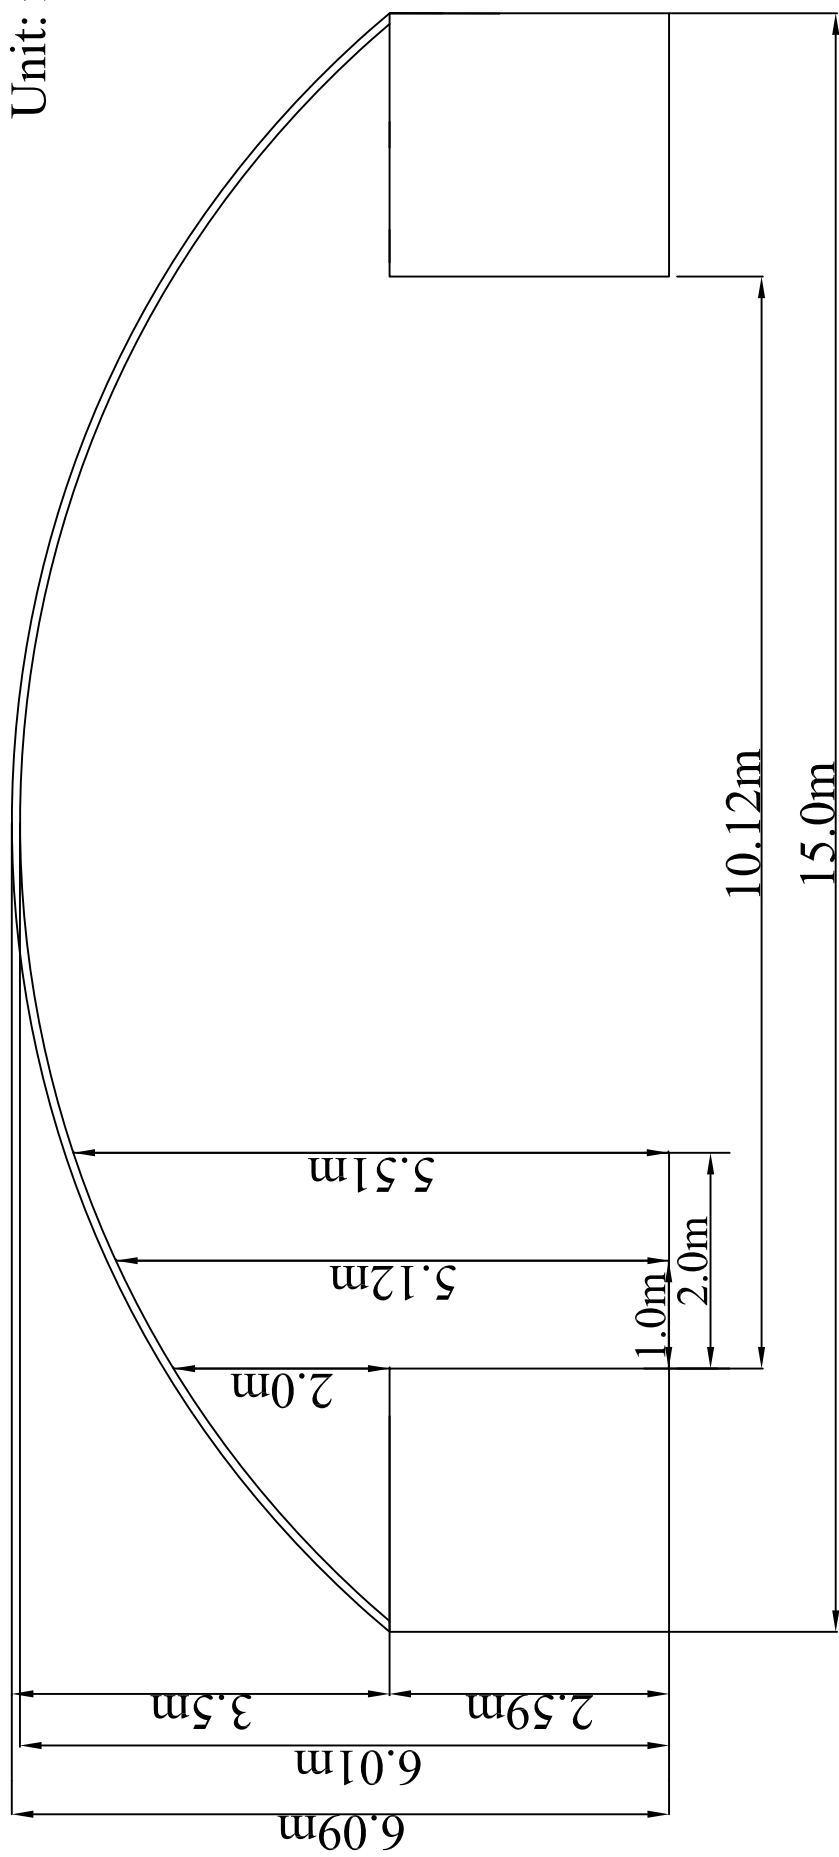

Unit: meter

W10.12(15) x L12.19 x H3.5m
Over Container Shelter 10/15