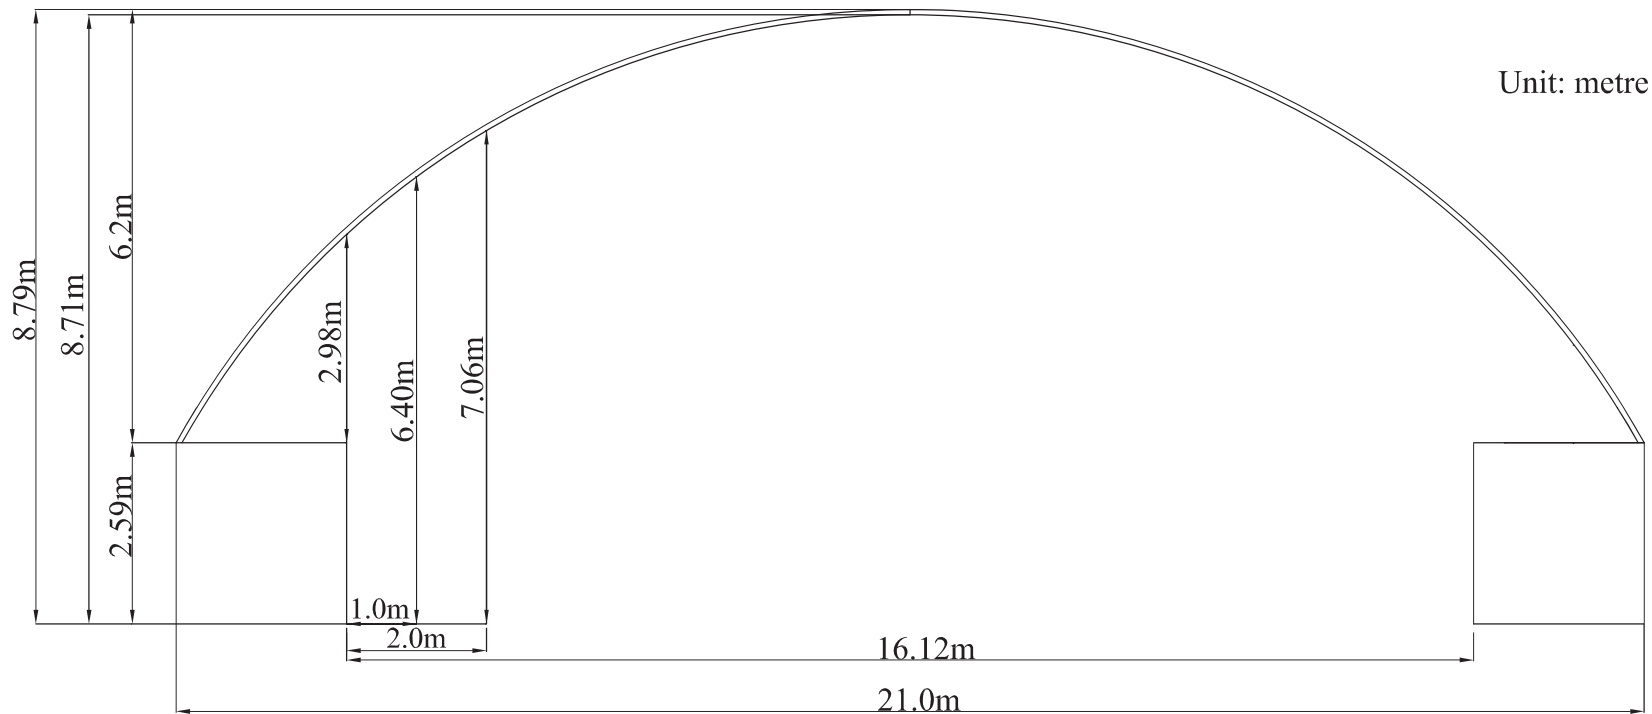

SHELTER STATION www.shelterstation.com

W16.12(21) x L12.19 x H6.2m
Over Container Shelter 16/21

OVER CONTAINER SHELTER 16/21

Free Call 1800 199 060 *Nationwide*

"Suppliers of Container Shelters and freestanding shelters, Nationwide"