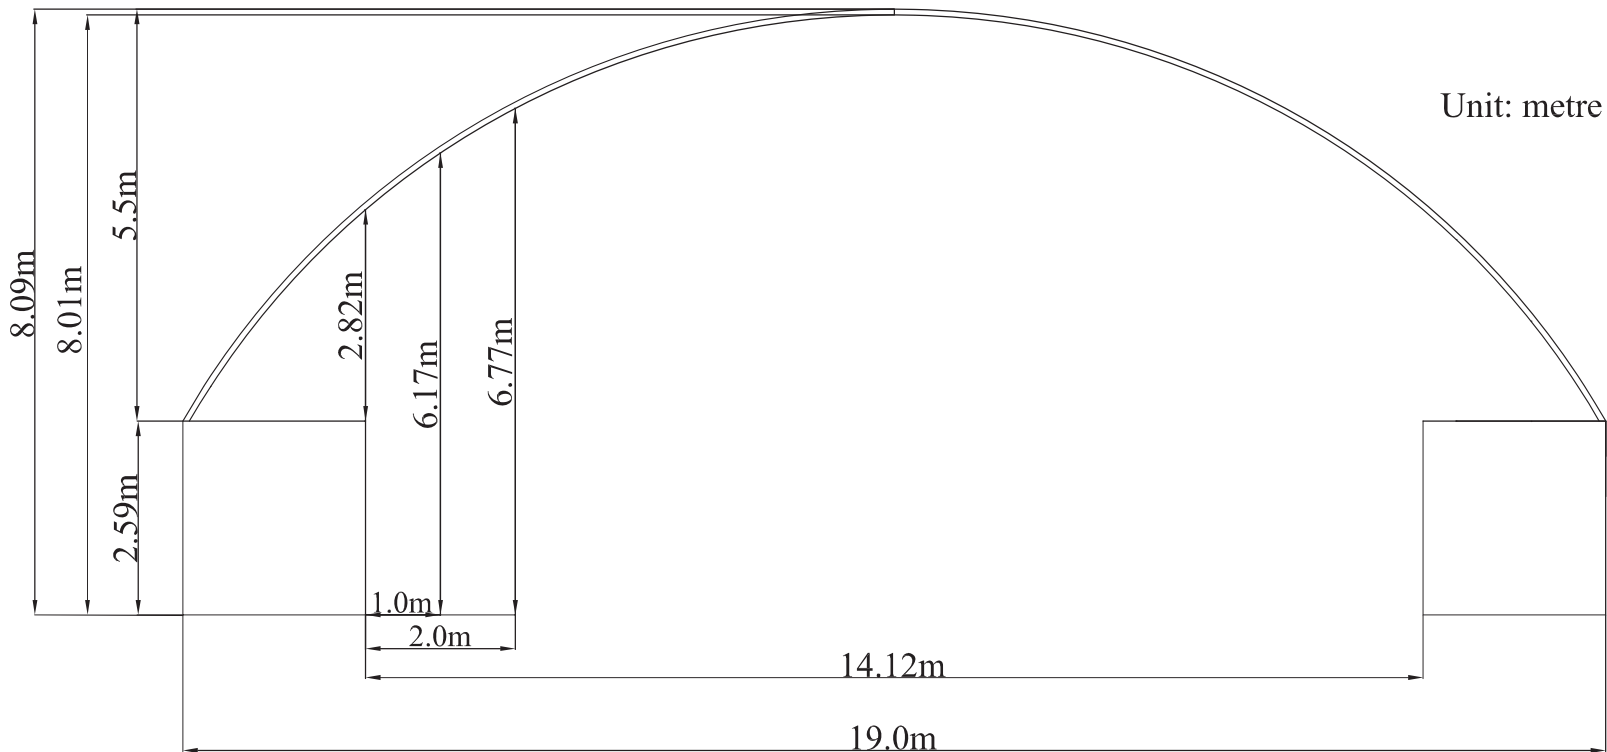

SHELTER STATION www.shelterstation.com

W14.12(19) x L12.19 x H5.5m
Over Container Shelter 14/19

OVER CONTAINER SHELTER 14/19

Free Call 1800 199 060 *Nationwide*

"Suppliers of Container Shelters and freestanding shelters, Nationwide"