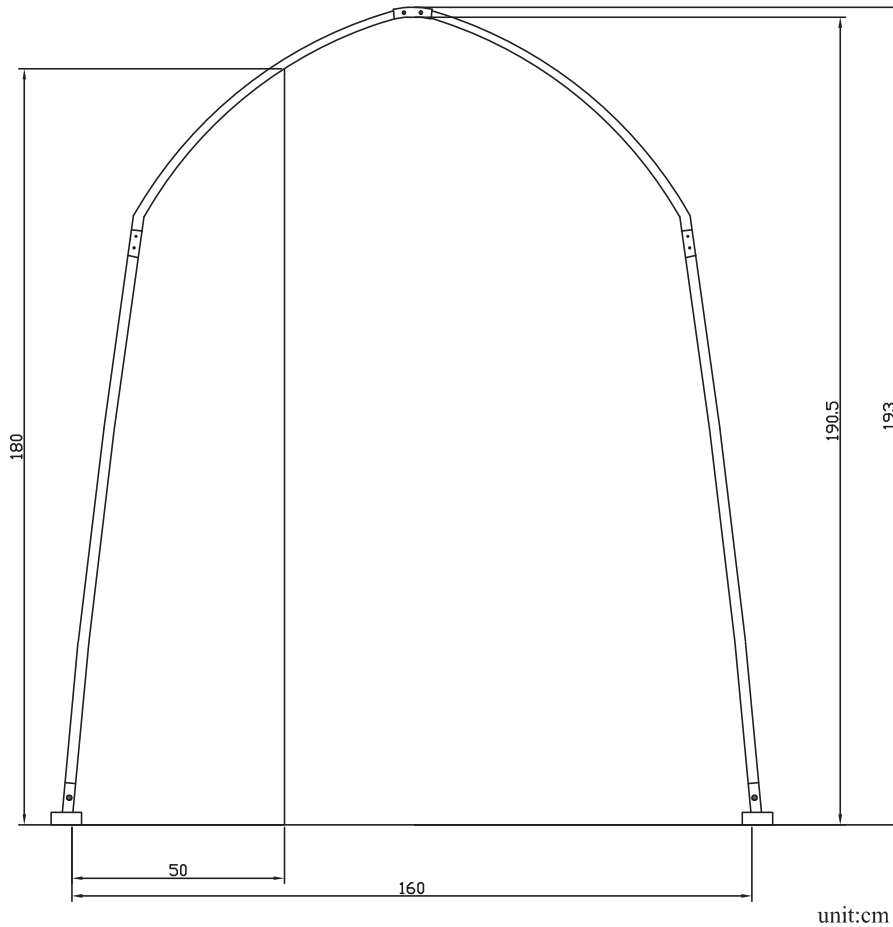

SHELTER STATION www.shelterstation.com

THE UTE

Free Call 1800 199 060 *Nationwide*

"Suppliers of Container Shelters and freestanding shelters, Nationwide"